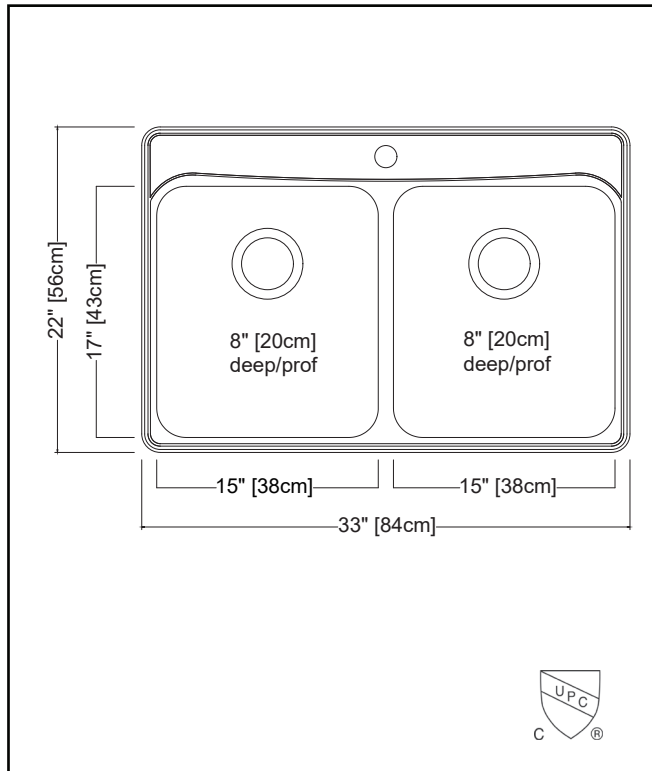

### DOUBLE BOWL 18 GAUGE TOPMOUNT/DROP IN

MODEL: FCDLA3322-8-4CBN (4 FAUCET HOLES)

MODEL: FCDLA3322-8-3CBN (3 FAUCET HOLES)

MODEL: FCDLA3322-8-1CBN (1 FAUCET HOLE)

- ✓ EZ Torque hassle-free installation system that simplifies the installation process...just drop and drill
- ✓ Sound dampening system that reduces excess noise from running water and disposal vibration
- ✓ Resilient finish offers lasting durability
- ✓ Topmount/Drop In installation is a favorite for quick kitchen upgrades due to ease of installation and versatility of placement

## TECHNICAL FEATURES

OVERALL SINK SIZE (OD)	22" FB x 33" LR
EQUAL BOWL SIZE (ID)	17" FB x 15" LR x 8" DP
MINIMUM CABINET SIZE	36"
MATERIAL	18 Gauge
CORNER RADIUS	50 mm
STAINLESS STEEL FINISH	Satin Finish
DRAIN HOLE LOCATION	Rear
INSTALLATION TYPE	Topmount/Drop In
SOUND COATING	Sound Pads
WEIGHT	17.2 lbs
WARRANTY	Limited Lifetime
COUNTRY OF ORIGIN	Vietnam